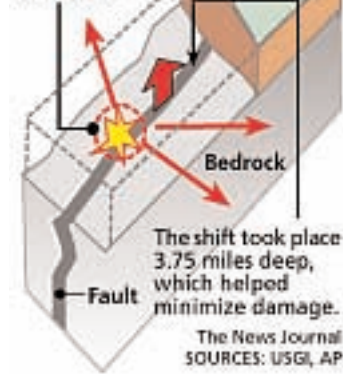

Get breaking news on your cell phone

Text **DELNEWS** to **44636** to get breaking local news as it happens.

INDEX

Business	A7	Lotteries	B3
Classified	C6	Movies	B10
Comics	B4	Obituaries	B7
Crossword	B6	Scoreboard	C5
Dear Abby	B6	Sports	C1
Editorial	A12	Stocks	A10
Letters	A12	TV listings	B6

TOP STORY VIRGINIA EARTHQUAKE

» 5.8 earthquake is equivalent to 8,000 tons of TNT
 » Effects in Delaware are comparable to a 2.0 quake

ONE OF EAST COAST'S BIGGEST QUAKES

Quake caused by shifting fault

One side of a fault shifted upward, sending energy up and out through bedrock throughout the Northeast.

The shift took place 3.75 miles deep, which helped minimize damage.

SOURCES: USGS, AP

MORE COVERAGE INSIDE

» Office workers gather on the sidewalk in downtown Washington on Tuesday, moments after a 5.8-magnitude tremor shook the nation's capital. The earthquake centered northwest of Richmond, Va., shook much of Washington, D.C., and was felt as far north as Maine and as far south as South Carolina. **AP/J. SCOTT APPLEWHITE Story, A4**