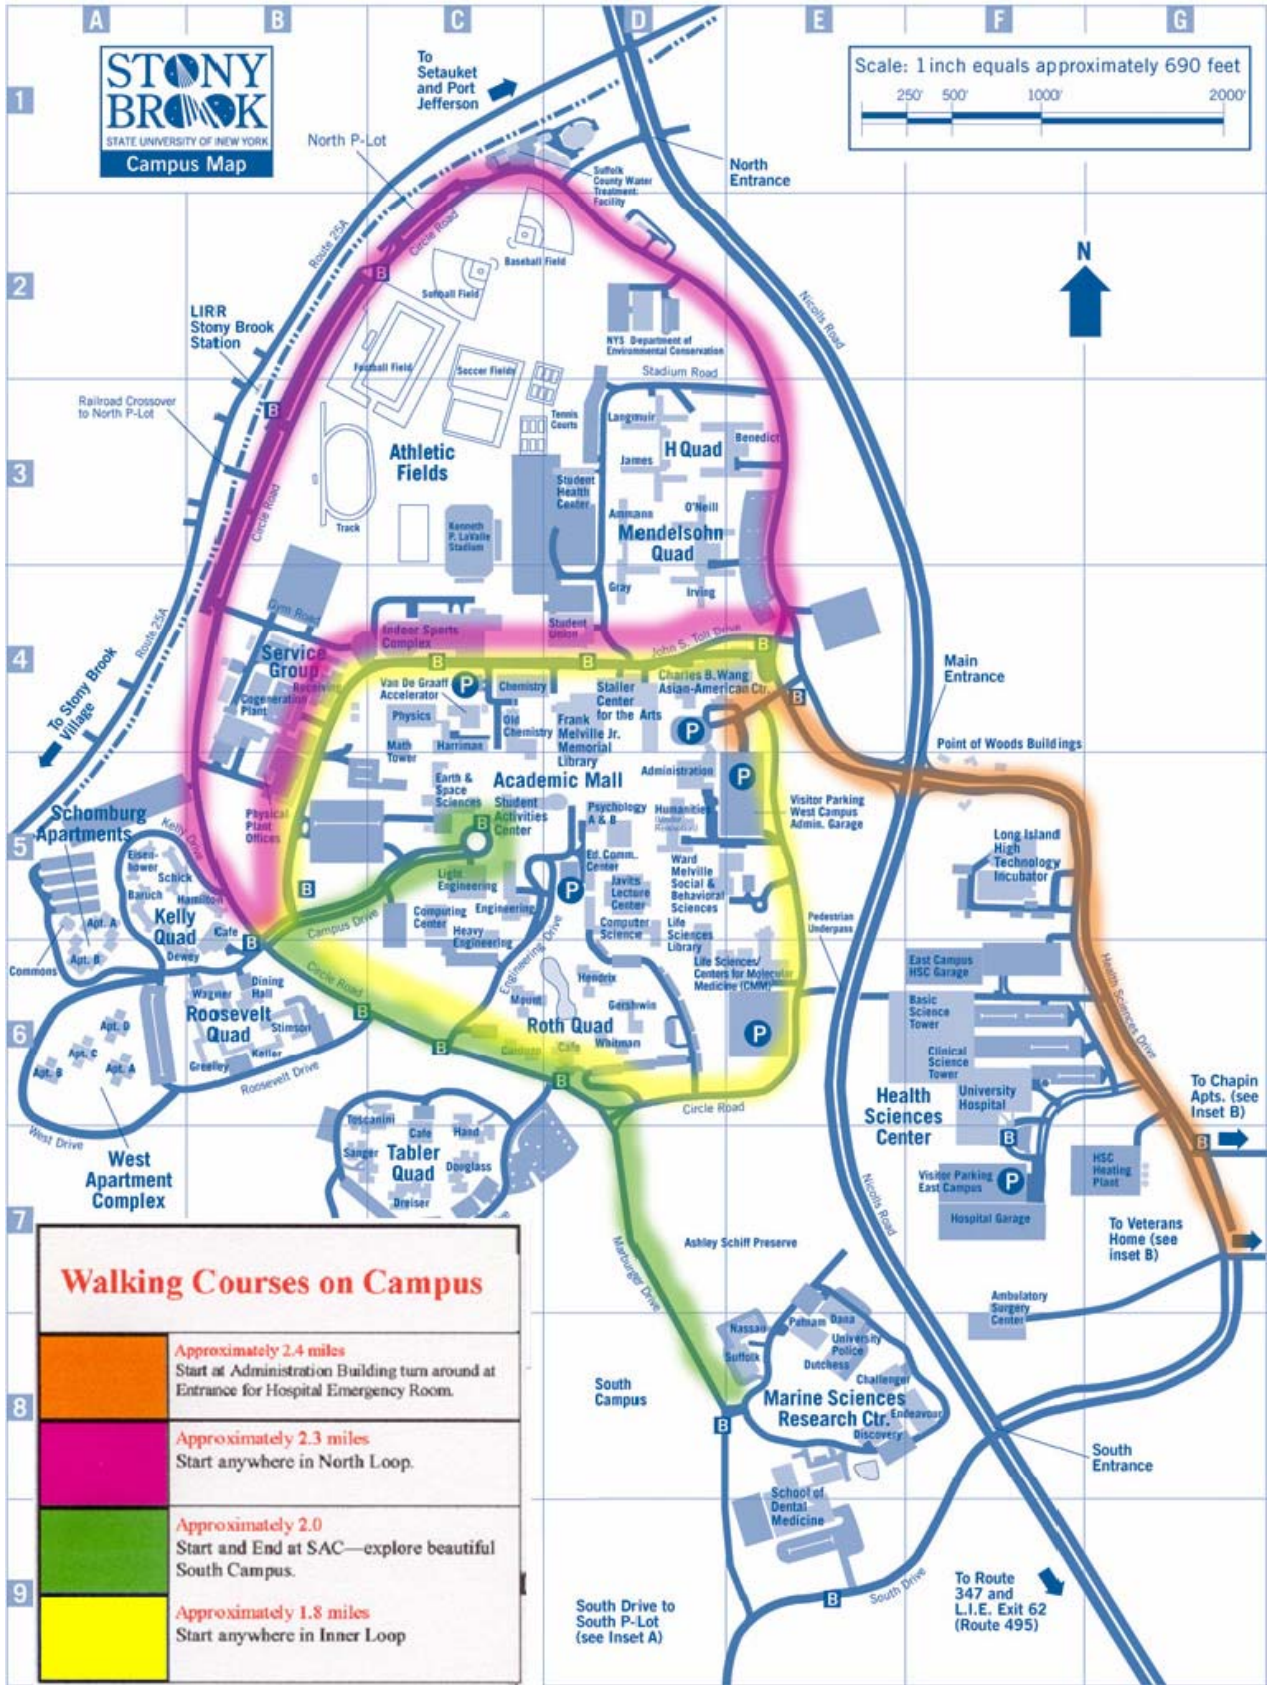

Stony Brook on the Move

*“One step
at a time”*

STONY BROOK
EAP

Campus Walking/Jogging Maps

Long Island State Veterans Home

Long Island State Veterans Home and Ambulatory Surgery Center

Technology Park Walk Routes

Academic Mall Walking Course

Course = .4 miles
 5 times around = 2.0 miles
 Start and Finish at the same spot.