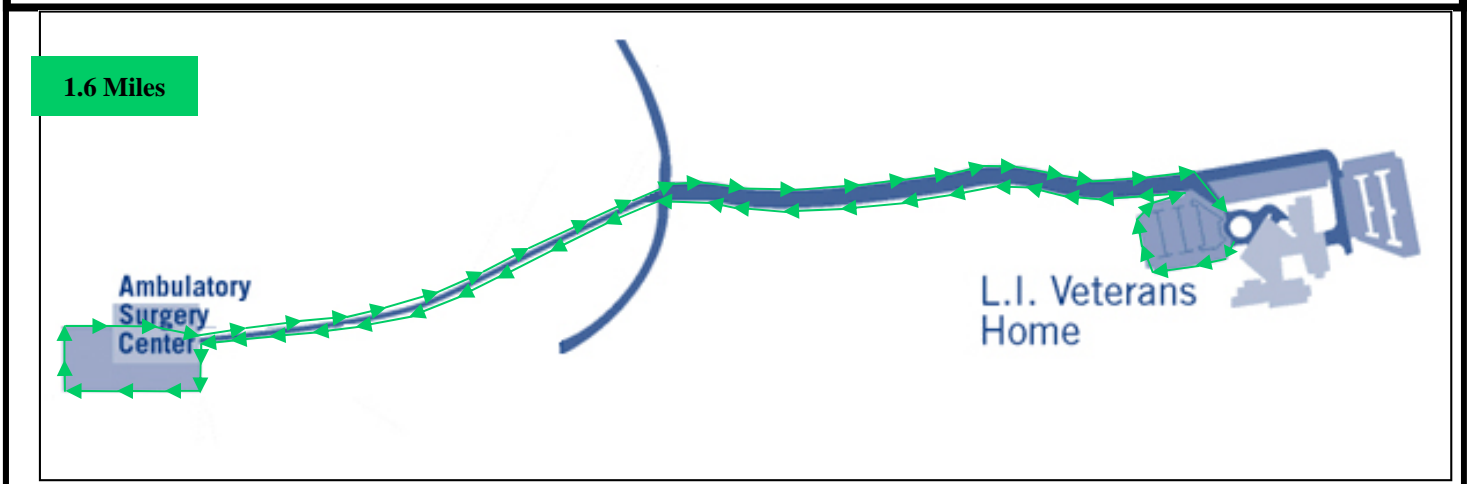

Stony Brook on the Move

*“One step
at a time”*

STONY BROOK
EAP

Campus Walking/Jogging Maps

Long Island State Veterans Home

Long Island State Veterans Home and Ambulatory Surgery Center

Technology Park Walk Routes

Academic Mall Walking Course

Course = .4 miles
 5 times around = 2.0 miles
 Start and Finish at the same spot.