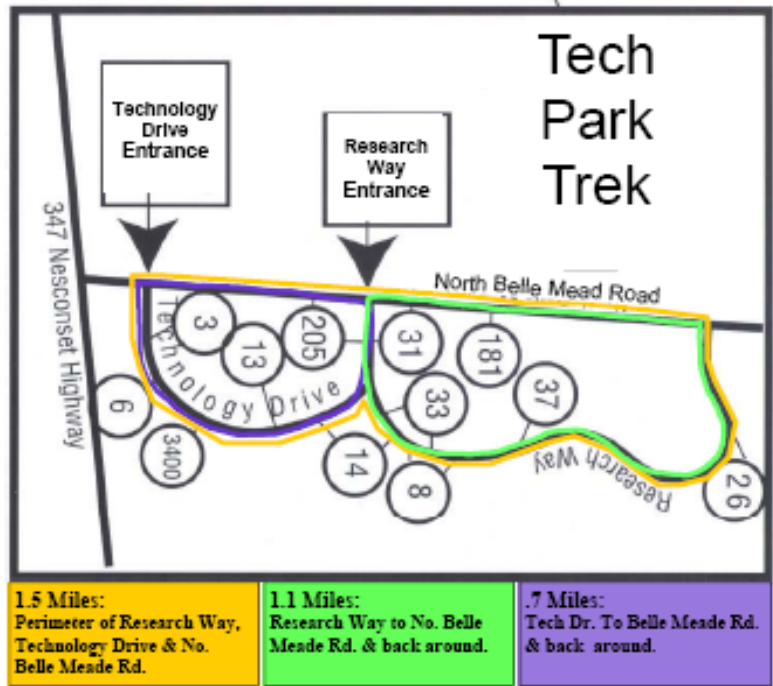

Stony Brook on the Move

*“One step
at a time”*

STONY BROOK
EAP

Campus Walking/Jogging Maps

Long Island State Veterans Home

Long Island State Veterans Home and Ambulatory Surgery Center

Technology Park Walk Routes

Academic Mall Walking Course

Course = .4 miles
 5 times around = 2.0 miles
 Start and Finish at the same spot.