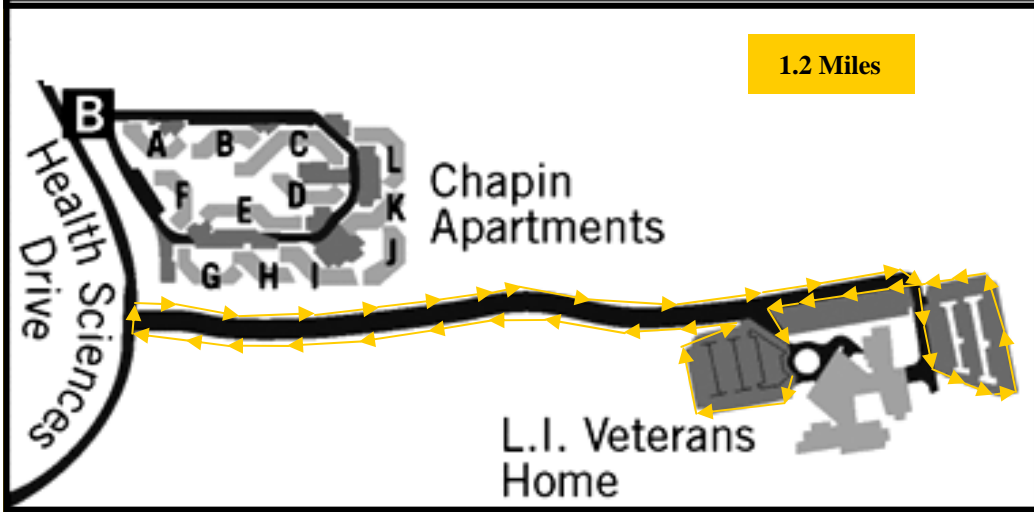

Stony Brook on the Move

*“One step
at a time”*

STONY BROOK
EAP

Campus Walking/Jogging Maps

Long Island State Veterans Home

Long Island State Veterans Home and Ambulatory Surgery Center

Technology Park Walk Routes

Academic Mall Walking Course

Course = .4 miles
 5 times around = 2.0 miles
 Start and Finish at the same spot.